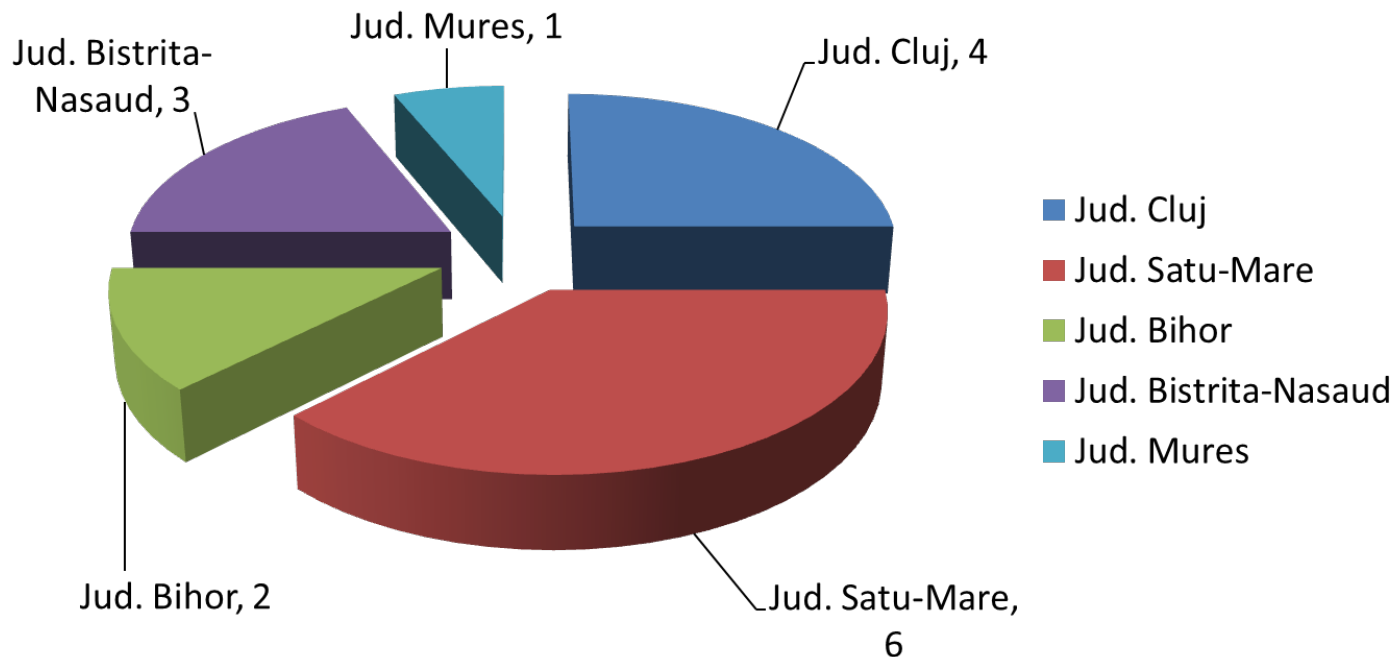

Audituri Tehnologice: 16

ICIA

INCDO – INOE 2000
Institutul de Cercetări
pentru Instrumentație Analitică

ISO 9001

BUREAU VERITAS
Certification

European Commission
Enterprise and Industry