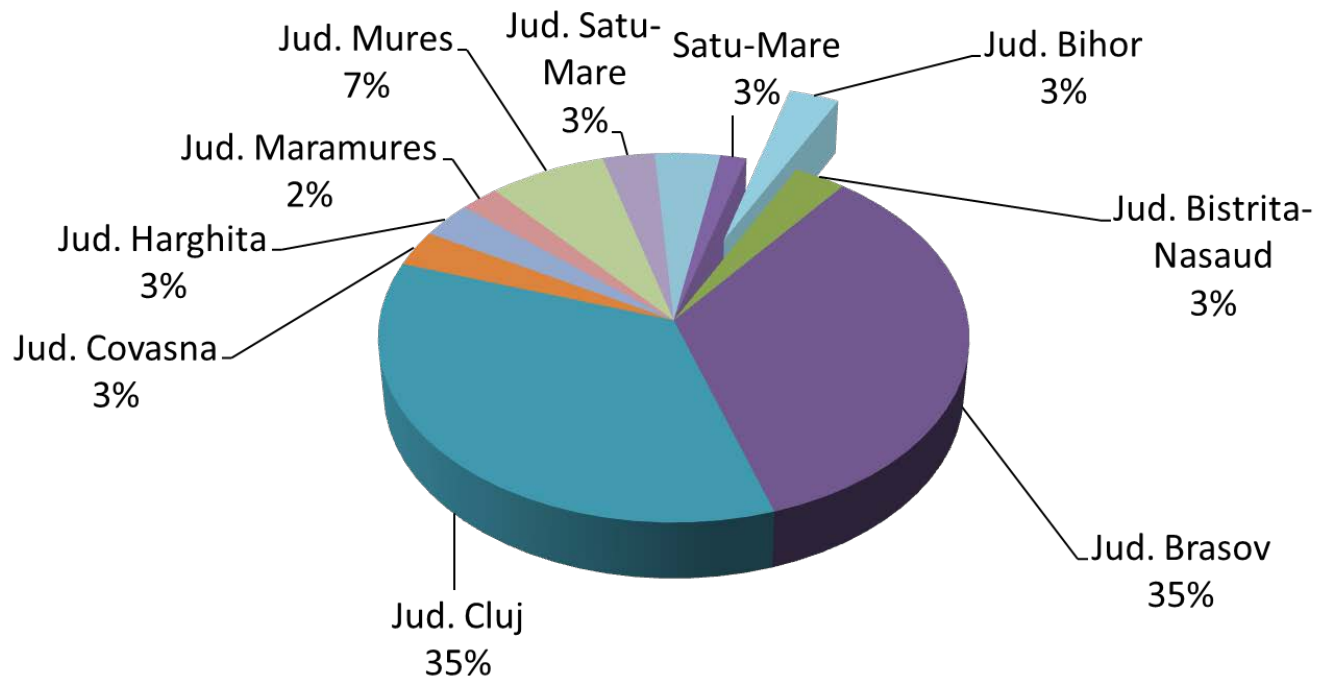

Expresii de interes trimise: 130

ICIA

INCDO – INOE 2000
Institutul de Cercetări
pentru Instrumentație Analitică

ISO 9001

BUREAU VERITAS
Certification

European Commission
Enterprise and Industry